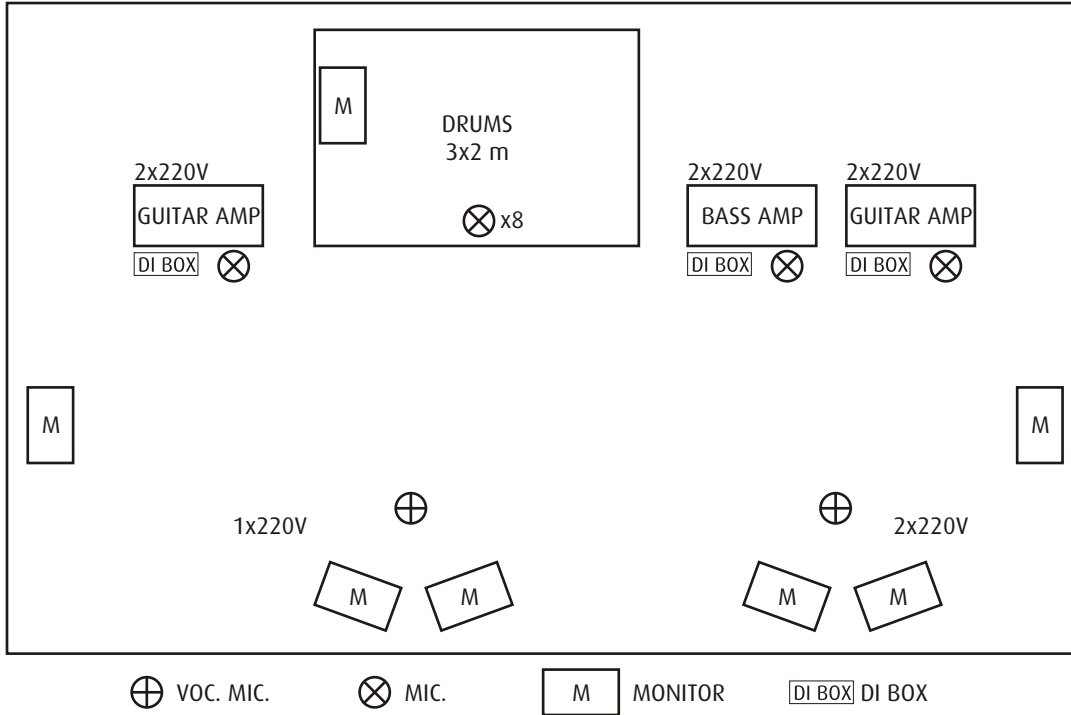

## RIDER

Chanel No.	Instrument	Info
1.	Bass drum	
2.	Snare drum	
3.	Left tom tom	
4.	Right tom tom	
5.	Floor tom	
6.	Hihat	
7.	Overhead 1	
8.	Overhead 2	
9.	Bass guitar	
10.	Bass guitar - Line	DI Box
11.	Guitar 1	
12.	Guitar 1 - Line	DI Box
13.	Guitar 2	
14.	Guitar 2 - Line	DI Box
15.	Guitar 2 voc. mic.	
16.	Vocal mic.	
17.	Vocal EFX	DI Box